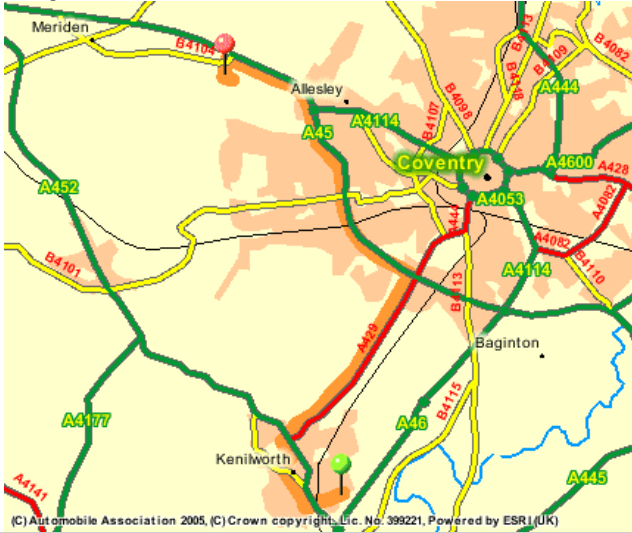

Barkers' Butts

Pickford Grange Lane, Allesley, Coventry, CV5 9AR
 Office Phone: 01676 522192
 Country: England

Map and Directions

0.00	Start out at CV8 2AJ, Kenilworth	Unclassified	0.00
0.15	Continue forward onto Birches Lane	Birches Lane	0.15
0.37	At Warwick Road roundabout take the 3rd exit onto Warwick Road - A452 (signposted Town Centre)	A452	0.53
0.66	Continue forward onto The Square - B4103	B4103	1.19
0.08	At roundabout take the 2nd exit onto Abbey End - B4104 (signposted Coventry A429)	B4104	1.27
0.32	Bear left onto Rosemary Hill - A452 (signposted Coventry A429)	A452	1.59
0.27	At traffic signals turn right onto New Street - A429 (signposted Coventry)	A429	1.86
1.76	Continue forward onto Kenilworth Road - A429. Entering Coventry	A429	3.62
0.25	At traffic signals continue forward (signposted City Centre)	A429	3.86
1.24	At traffic signals turn left onto Fletchamstead Highway - A45 (signposted M42, M6, Birmingham)	A45	5.11
0.82	At roundabout take the 2nd exit onto Fletchamstead Highway - A45 (signposted Birmingham, M42)	A45	5.93
0.79	At traffic signals continue forward (signposted Birmingham, M42)	A45	6.72
0.30	At traffic signals continue forward (signposted Birmingham, M42)	A45	7.02
2.62	Branch left B4104 (signposted Millison's Wood)	B4104	9.63
0.11	Turn left onto Pickford Green Lane	Pickford Green Lane	9.75
0.20	Arrive at CV5 9AR, Coventry	Unclassified	9.95
-	Section time 0:21, Total time 0:21	-	-